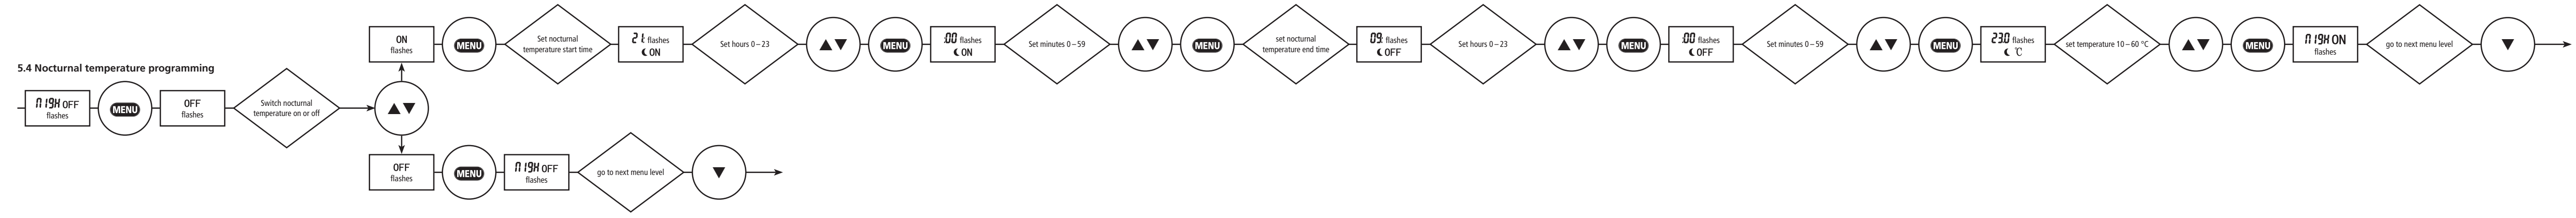

5.1 Clock programming

5.2 Choice of HEAT / COOL

5.3 Temperature programming

5.4 Nocturnal temperature programming

5.5 Temperature alarm setting